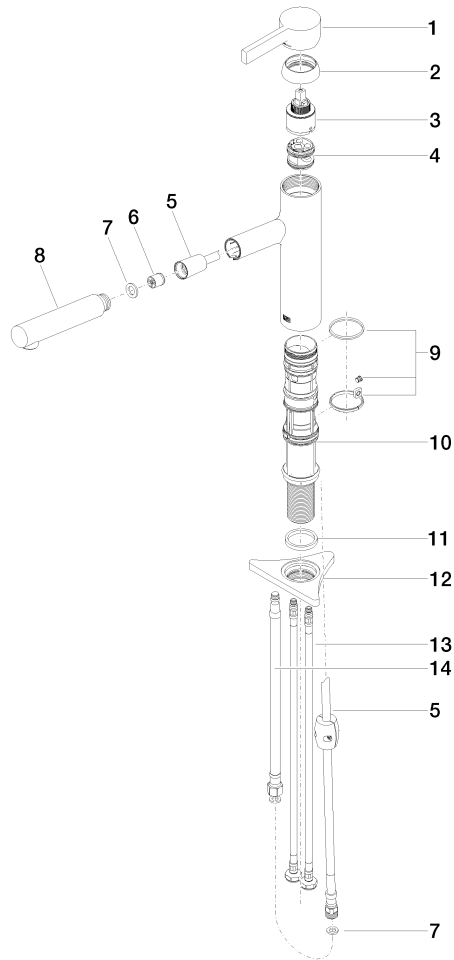

## DORNBACHT LYV Single-lever mixer Pull-out - Chrome

---

33 845 110

- 237mm projection
- pivotable spout 120°
- air-enriched flow and spray flow
- fabric braided hose 1500 mm
- max. flow 8.8 l/min at 3 bar flow pressure

Intrinsic protection against back flow.

	Chrome	33 845 110-00
	Soft Black	33 845 110-69
	Brushed Nickel	33 845 110-70

**DORNBRACHT LYV Single-lever mixer Pull-out - Chrome**

33 845 110

**Flow rate chart**

**Certificates**

Belgaqua\_23-012- ACS\_23 ACC NY AbP\_10068.  
27\_3. 085.

**DORNBRAUCH LYV Single-lever mixer Pull-out - Chrome**

33 845 110

Parts for other finishes can be found here: [Soft Black](#)

**Spare parts list**

No.	Item Number	Name	Quantity used	Delivery time
1	90 20 81 001 00-00	handle	1	2
2	90 28 30 010 00-00	cover	1	2
3	90 15 05 067 00 90	cartridge	1	2
4	90 18 40 227 00 90	insert	1	2
5	90 30 02 101 00 90	hose	1	2
6	90 23 01 051 00 90	flow reducer	1	2
7	90 14 05 081 00 90	seal	1	2
8	90 12 11 180 00-00	shower	1	2
9	90 14 15 062 00 90	gasket kit	1	2
10	90 30 01 211 00 90	shaft	1	2
11	90 14 05 080 00 90	seal	1	2
12	90 23 10 003 00 90	fixing set	1	2
13	04 30 04 100 00 90	hose	2	2
14	90 30 04 110 00 90	hose	1	2