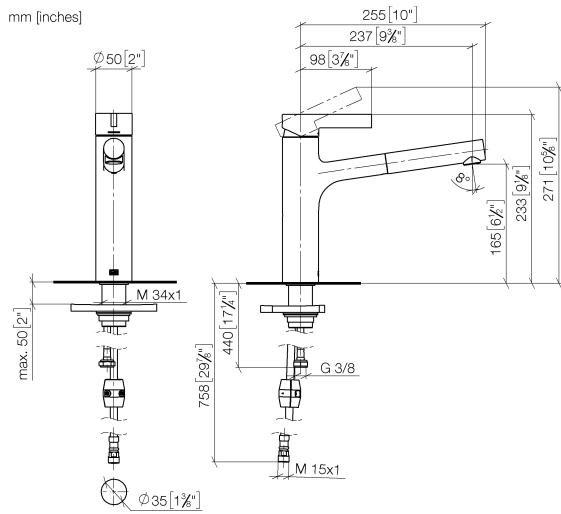

## DORNBACHT LYV Single-lever mixer Pull-out - Chrome

---

33 845 110

- 237mm projection
- pivotable spout 120°
- air-enriched flow and spray flow
- fabric braided hose 1500 mm
- max. flow 8.8 l/min at 3 bar flow pressure

Intrinsic protection against back flow.

	Chrome	33 845 110-00
	Soft Black	33 845 110-69
	Brushed Nickel	33 845 110-70

**DORNBRACHT LYV Single-lever mixer Pull-out - Chrome**

33 845 110

**Flow rate chart**

**Certificates**

Belgaqua\_23-012- ACS\_23 ACC NY AbP\_10068.  
27\_3. 085.

**DORNBRAUCH LYV Single-lever mixer Pull-out - Chrome**

33 845 110

Parts for other finishes can be found here: [Soft Black](#)

**Spare parts list**

No.	Item Number	Name	Quantity used	Delivery time
1	90 20 81 001 00-00	handle	1	2
2	90 28 30 010 00-00	cover	1	2
3	90 15 05 067 00 90	cartridge	1	2
4	90 18 40 227 00 90	insert	1	2
5	90 30 02 101 00 90	hose	1	2
6	90 23 01 051 00 90	flow reducer	1	2
7	90 14 05 081 00 90	seal	1	2
8	90 12 11 180 00-00	shower	1	2
9	90 14 15 062 00 90	gasket kit	1	2
10	90 30 01 211 00 90	shaft	1	2
11	90 14 05 080 00 90	seal	1	2
12	90 23 10 003 00 90	fixing set	1	2
13	04 30 04 100 00 90	hose	2	2
14	90 30 04 110 00 90	hose	1	2