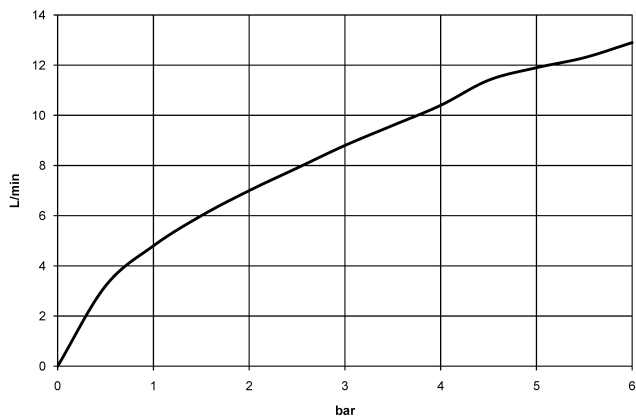

## DORNBACHT LYV Single-lever mixer Pull-out - Chrome

---

33 845 110

- 237mm projection
- pivotable spout 120°
- air-enriched flow and spray flow
- fabric braided hose 1500 mm
- max. flow 8.8 l/min at 3 bar flow pressure

Intrinsic protection against back flow.

	Chrome	33 845 110-00
	Soft Black	33 845 110-69
	Brushed Nickel	33 845 110-70

**DORNBRACHT LYV Single-lever mixer Pull-out - Chrome**

33 845 110

**Flow rate chart**